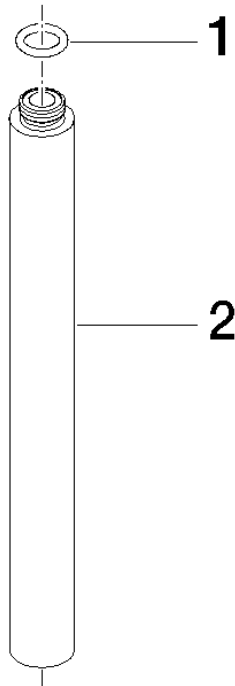

Extension for shower with fixed riser 200 mm - Brushed Platinum

IMO

12 120 970

	Brushed Platinum	12 120 970-06
	Brushed Light Gold	12 120 970-27

Fits: IMO, LULU, MADISON, MEM, TARA,
CL.1, LISSÉ, VAIA, META, CYO

Extension for shower with fixed riser 200 mm - Brushed Platinum

IMO

12 120 970

12 120 970

mm [inches]

12 120 970

Parts for other
finishes can be found
here: [Brushed Light
Gold](#)

Spare parts list

No.	Item Number	Name	Quantity used	Delivery time
1	90 14 10 011 00 90	seal	1	2
2	09 24 04 180-06	extension	1	60