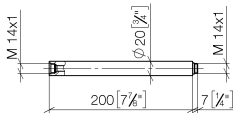

Extension for shower with fixed riser 200 mm - Brushed Platinum

IMO

12 120 970

	Brushed Platinum	12 120 970-06
	Brushed Light Gold	12 120 970-27

Fits: IMO, LULU, MADISON, MEM, TARA,
CL.1, LISSÉ, VAIA, META, CYO

Extension for shower with fixed riser 200 mm - Brushed Platinum

IMO

12 120 970

12 120 970

mm [inches]

12 120 970

Parts for other
finishes can be found
here: [Brushed Light
Gold](#)

Spare parts list

No.	Item Number	Name	Quantity used	Delivery time
1	90 14 10 011 00 90	seal	1	2
2	09 24 04 180-06	extension	1	60